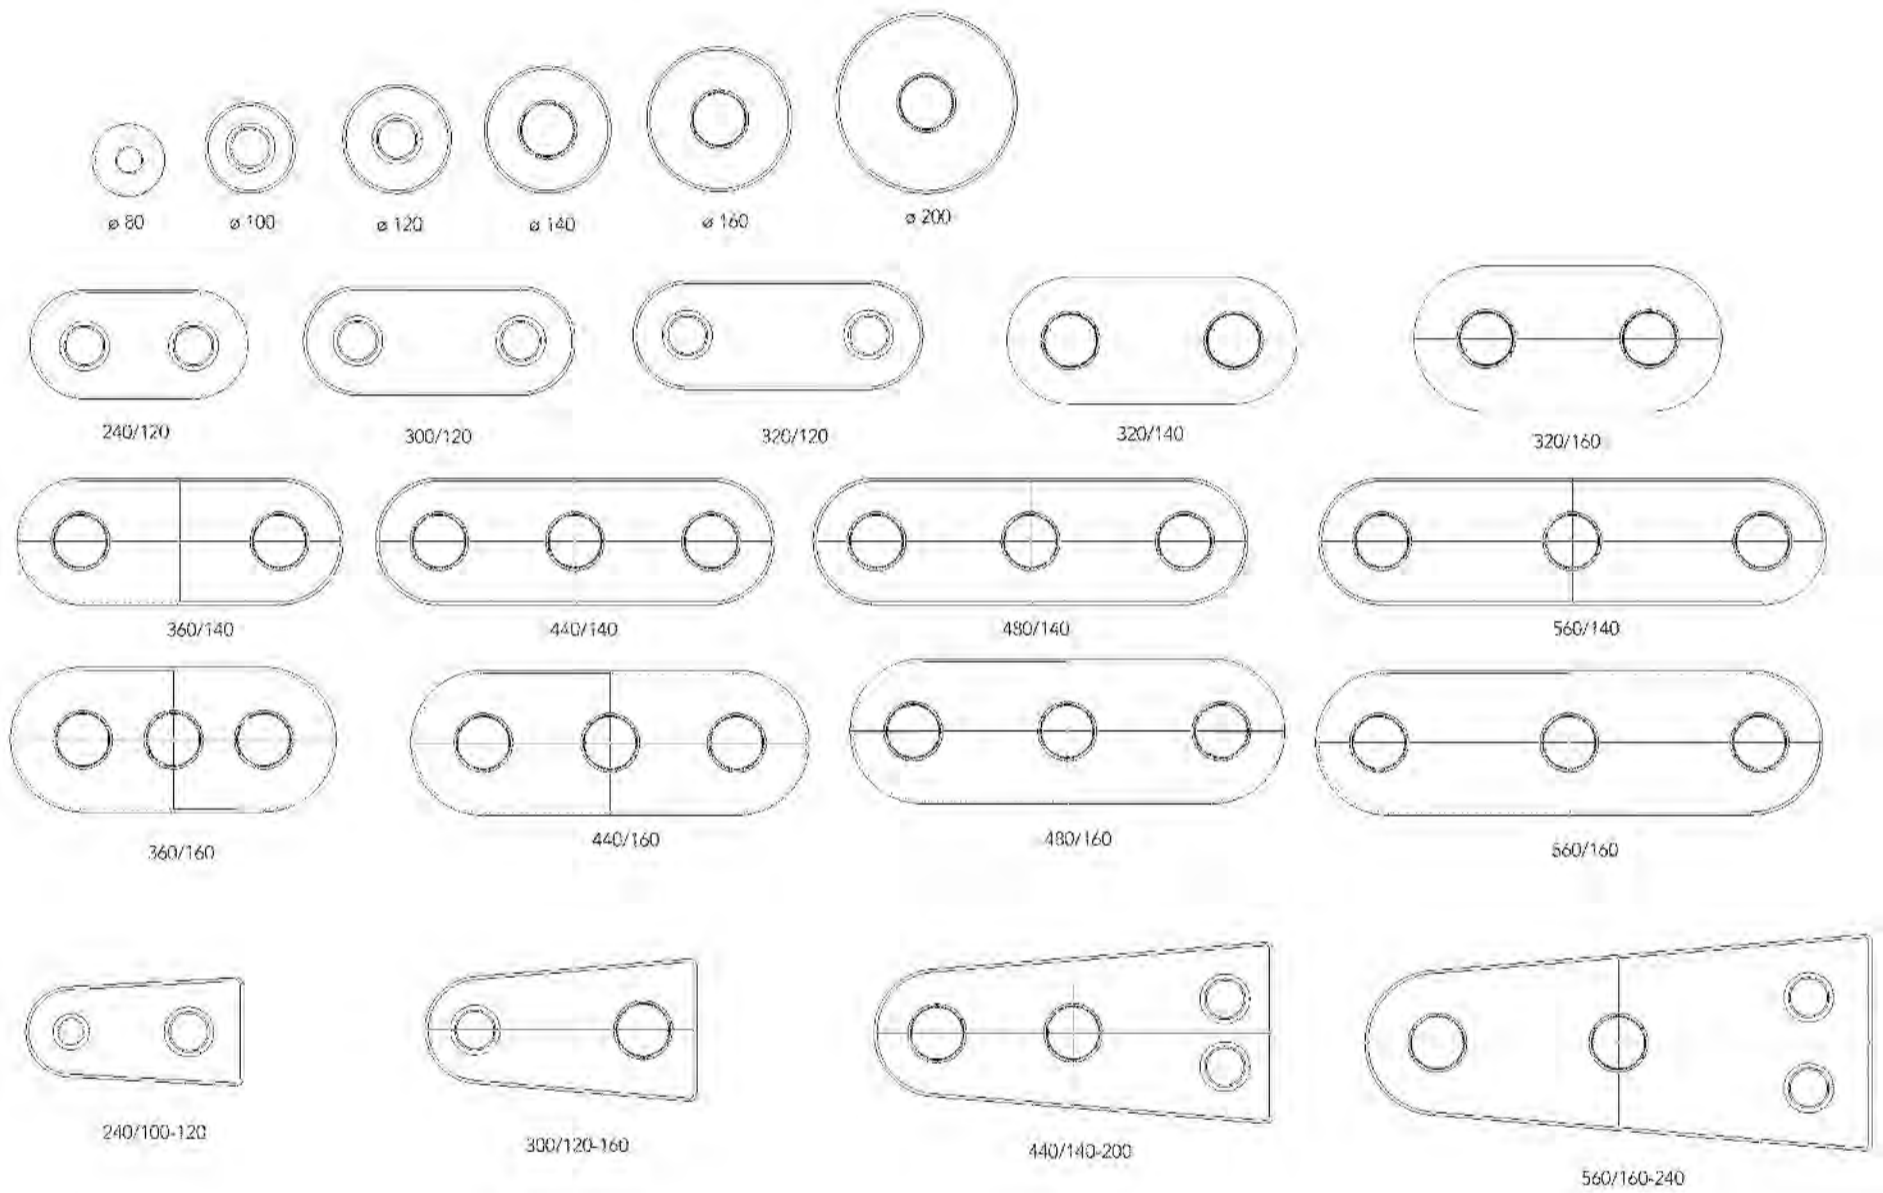

Tube

Round

Flat_oval

Round

Tube High

Trapezium

Tube High

Cable management

Tube

Colors

Clear

White wash

Stain

Nature

Grau

Truffle

Loam

Nut

Cole

RAL color

Wenge

Black

Dutchglobe

www.dutchglobe.nl